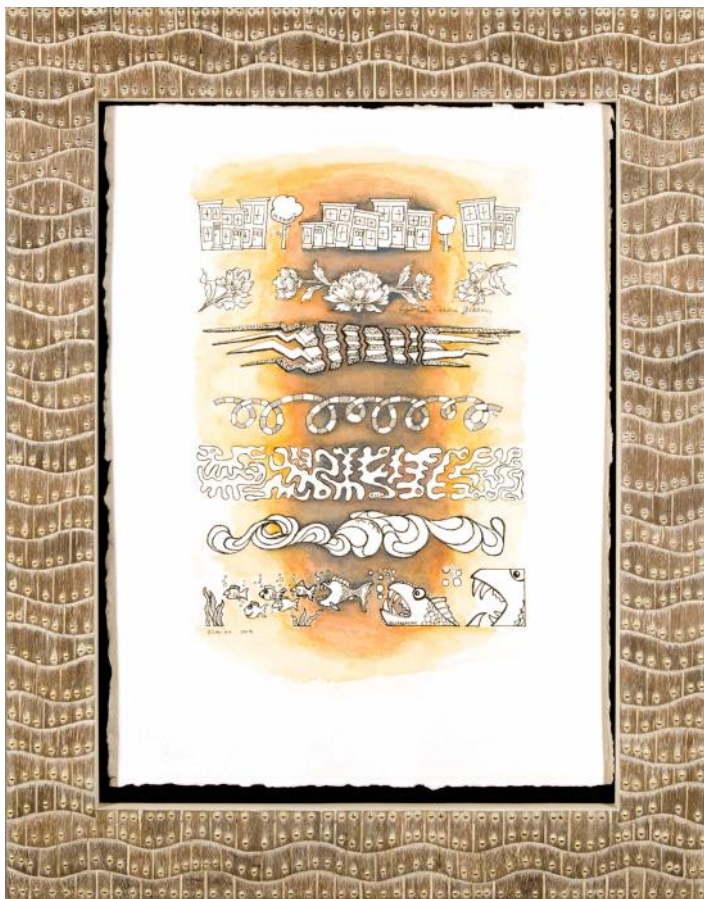

Bottom: *Orange*
Engler, Flaherty, Garcia, Gibson, M.
Hosaluk, Kehs, G. Priddle, Serratore,
Sfirri, Stevens
From the Collection of Jeremy and
Shannon Sticker