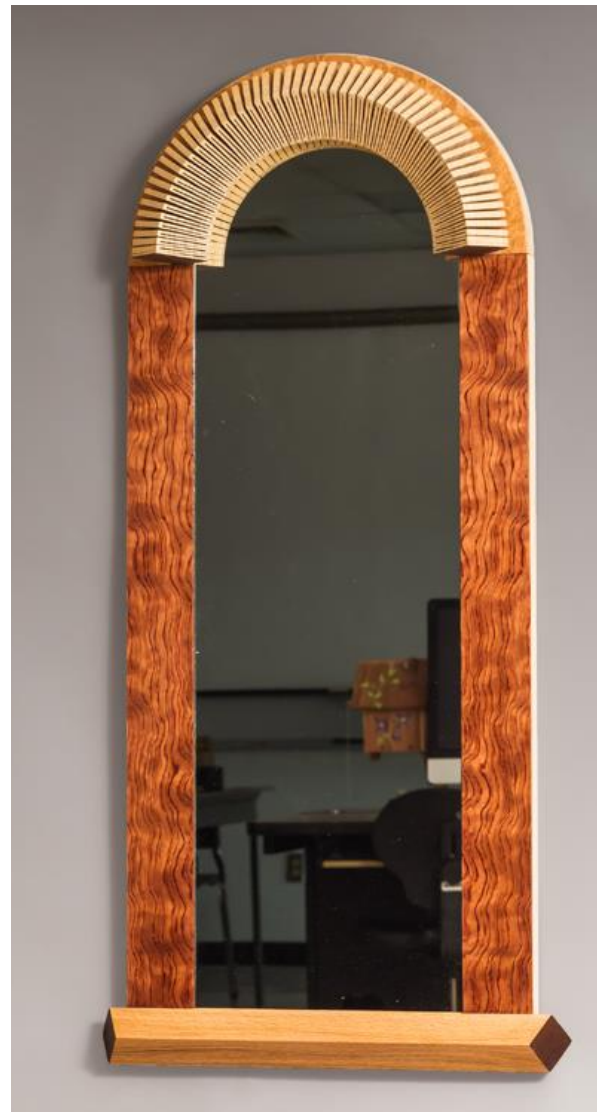

Top: *Digital Landscapes*
Burns, Ireland, McNabb,
Tanner
From the Collection of
Joe Seltzer

Bottom: *Cave Paintings*
Kehs, Sartorius, Sfirri
From the
Fleur Bresler Collection