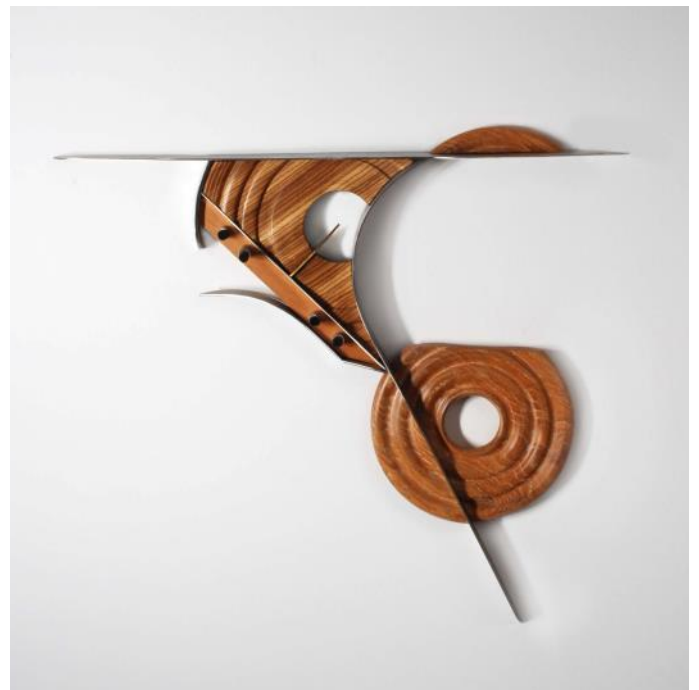

Echo Lake VI - 2004

Bottom Left: *Wood and Metal Wall Piece*
Burns, Faunce, Mathews, Rodgers, W. Smith
From the Collection of John Mathews