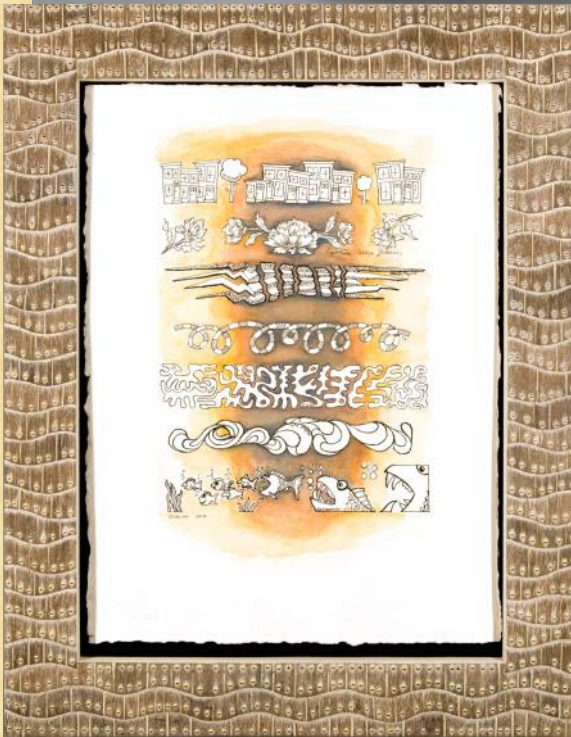

Echo Lake Collaborative

A Twenty Year Retrospective

Echo Lake Collaborative

A Twenty Year Retrospective

Echo Lake Collaborative

A Twenty Year Retrospective

New Hope Arts, New Hope, PA

May 18, 2019-June 16, 2019